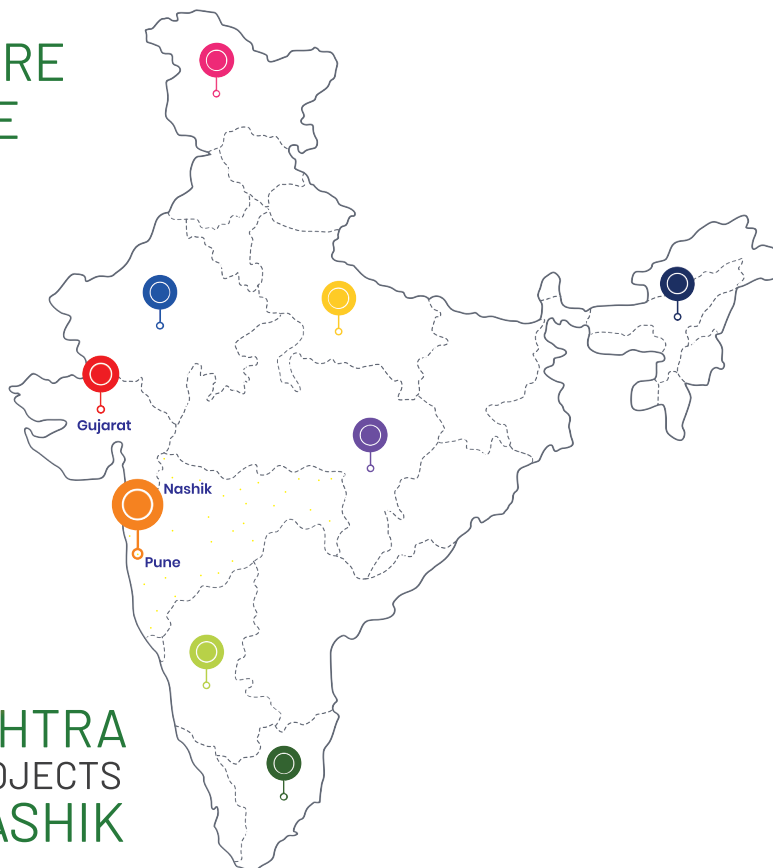

MAHARASHTRA
ON GOING PROJECTS
PUNE | NASHIK

- JAMMU & KASHMIR
- RAJASTHAN
- MAHARASHTRA
- GUJARAT
- KARNATAKA
- UTTAR PRADESH
- ASSAM
- MADHYA PRADESH
- TAMIL NADU

OUR TRUSTED OEM PARTNER

We are committed to delivering excellence, ensuring Quality, Safety, and Innovation from our trusted OEM partners